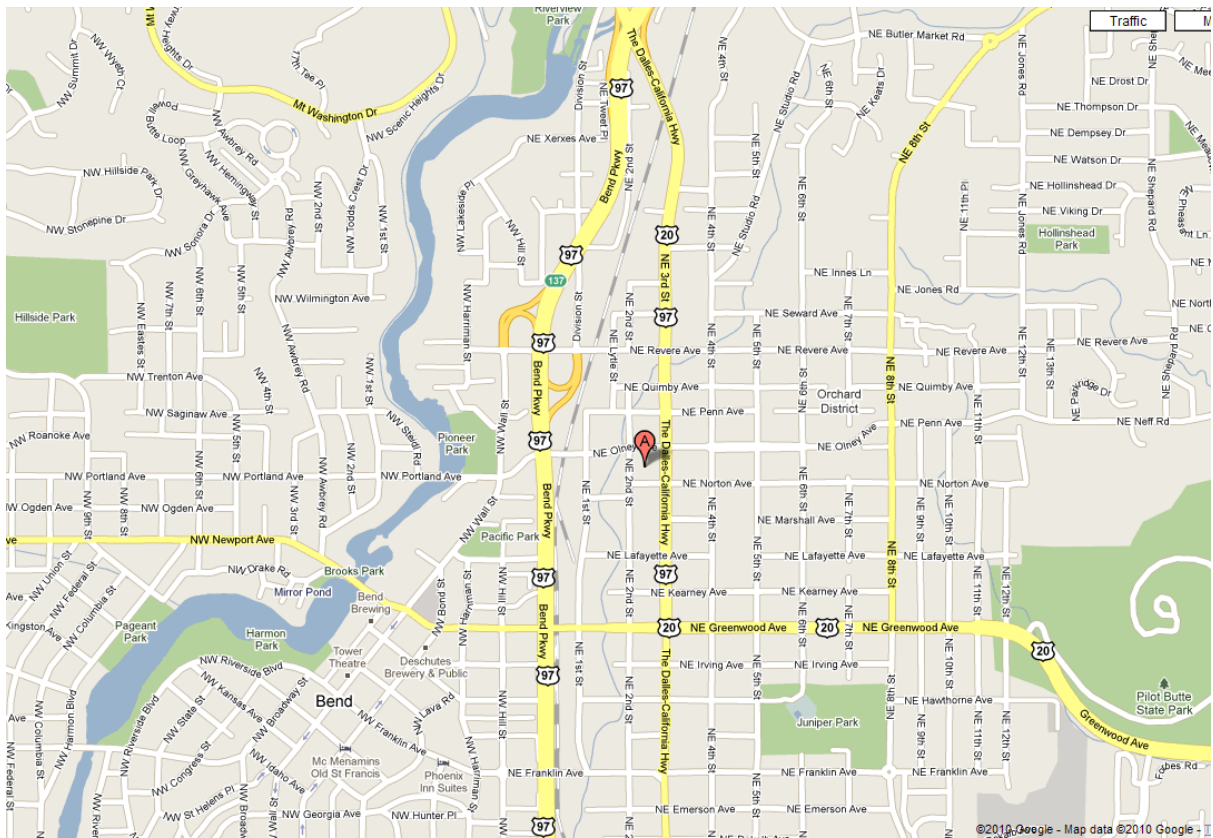

Directions to Red Lion Hotel Bend

1415 NE Third Street ♦ **Bend, OR 97701** ♦ **(541) 382-7011**

HIGHWAY 97 SOUTHBOUND:

Upon arrival in Bend, take the Business 97 South exit, Exit 135A. Continue 3 miles on Business 97 South, and do not take any additional exits. The hotel will be on the right.

HIGHWAY 20 EASTBOUND:

Highway 20 East merges with Business 97 South. Continue southbound on Business 97 for 3 miles.

HIGHWAY 20 WESTBOUND:

Highway 20 West becomes Greenwood Avenue approx. 1 mile before entering city limits. Greenwood Avenue West will intersect with Business 97/Third Street (there is a traffic signal). Turn right onto Third Street, travel North 3 blocks and the hotel will be on the left.

HIGHWAY 97 NORTHBOUND:

Take the Business 97 / Third Street exit as you enter city limits. Travel north approx. 4 miles and then proceed 3 blocks after Greenwood Avenue. The hotel will be on the left.